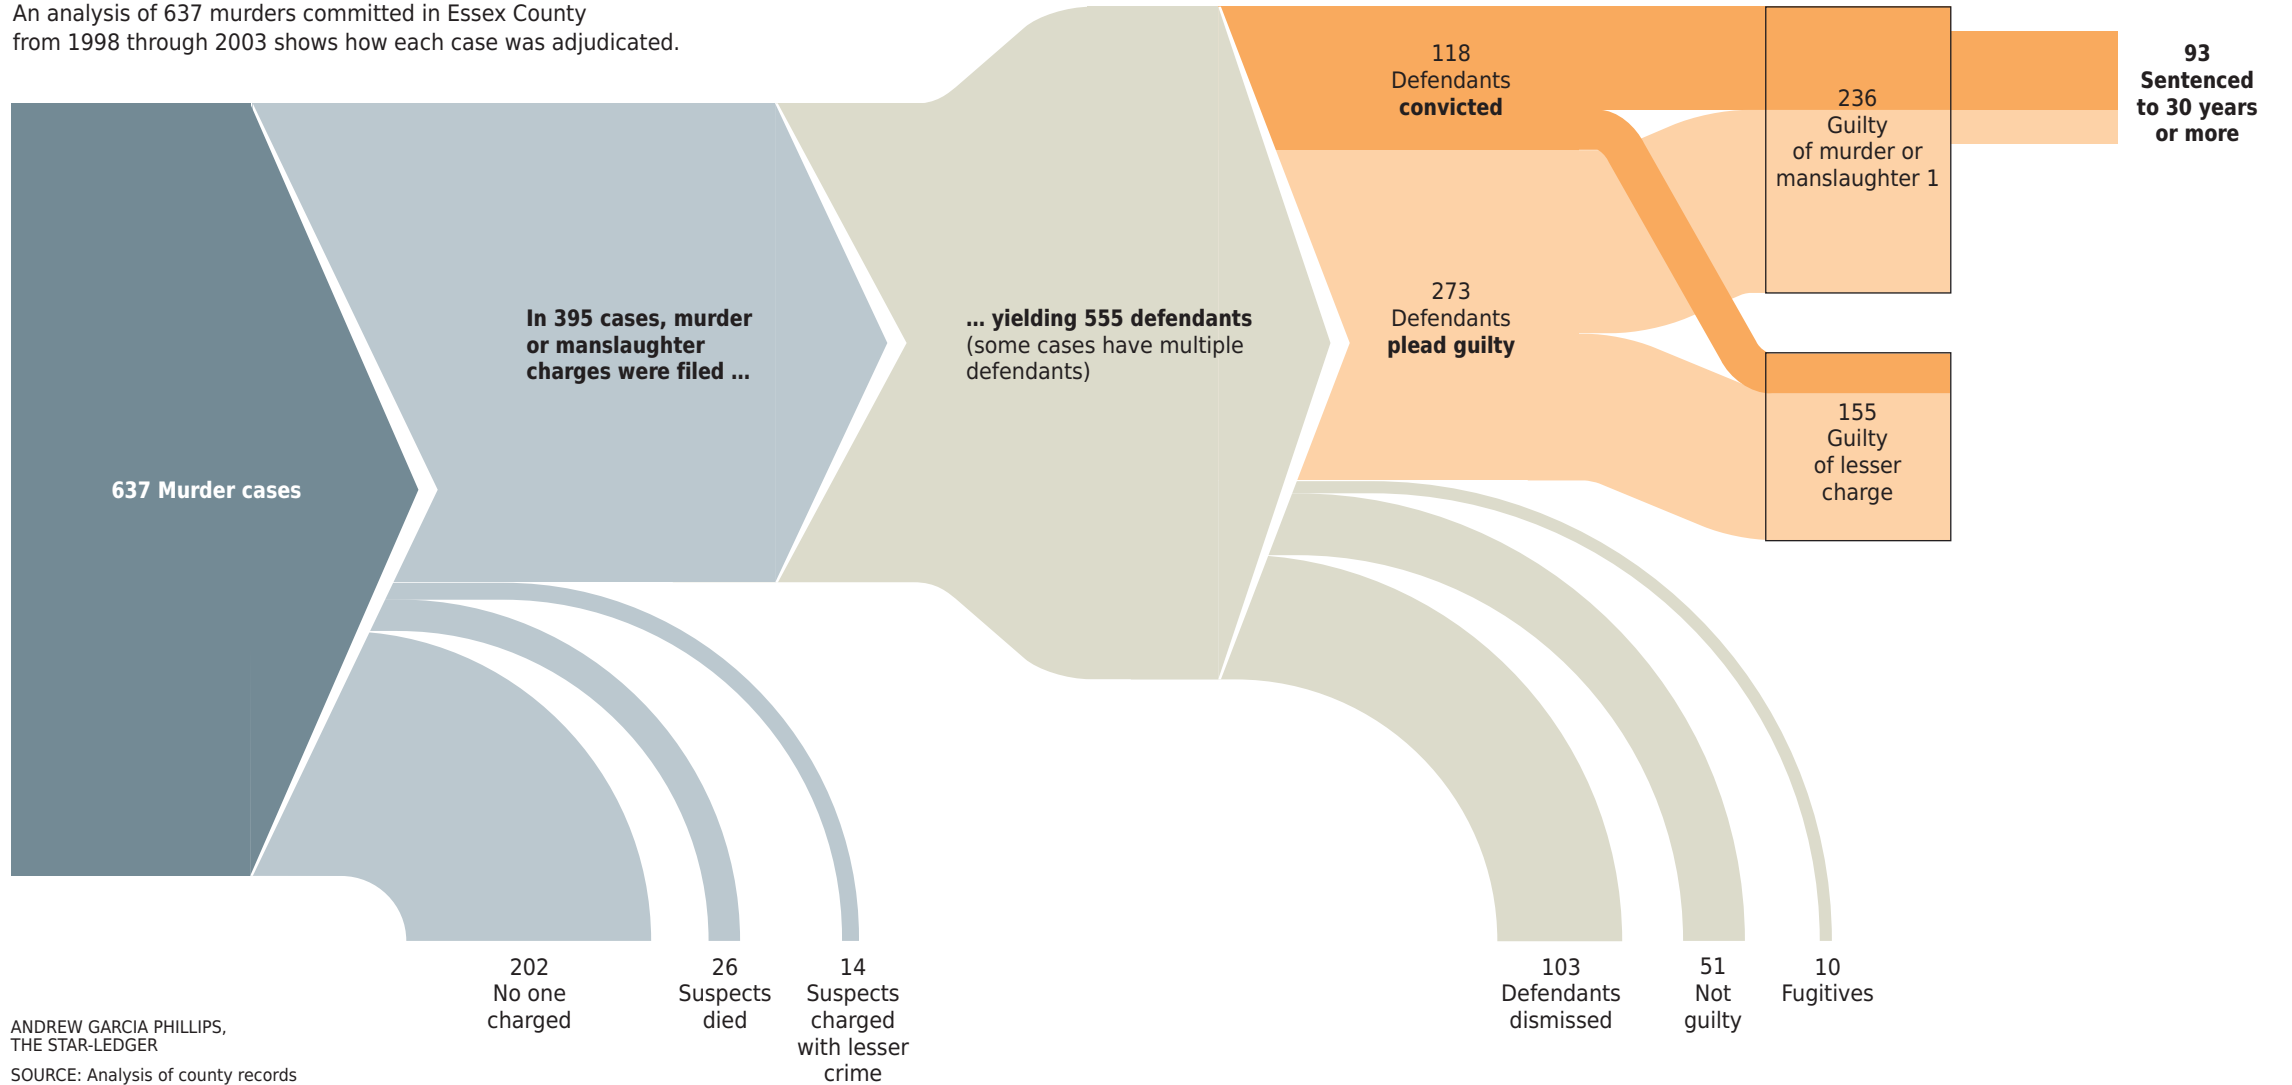

Breaking down Essex County murders

An analysis of 637 murders committed in Essex County from 1998 through 2003 shows how each case was adjudicated.

ANDREW GARCIA PHILLIPS,
THE STAR-LEDGER
SOURCE: Analysis of county records